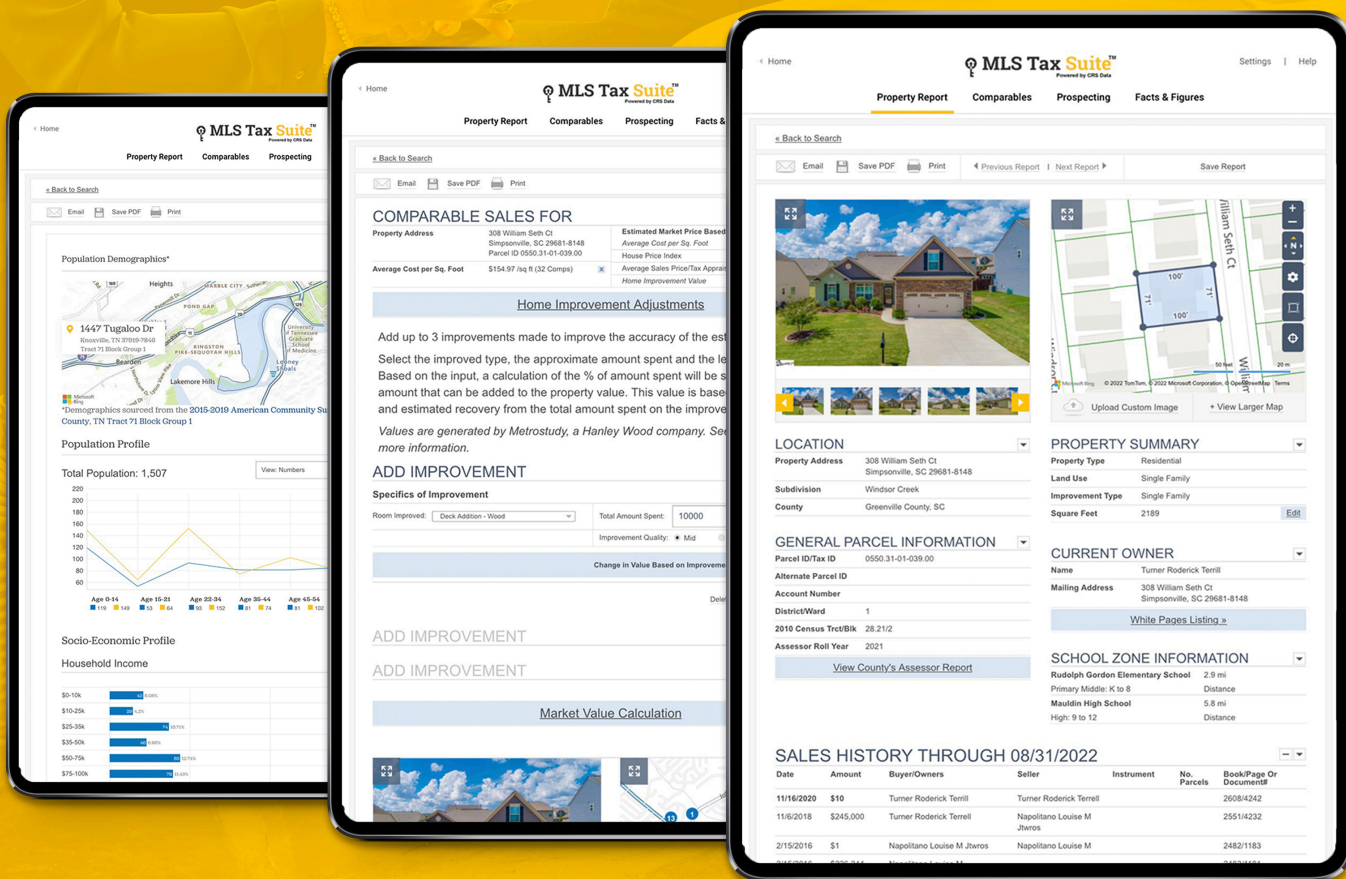

Get Ready!

Will Launch

CRS DATA HELP DESK: email gethelp@crsdata.com or call 800.374.7488